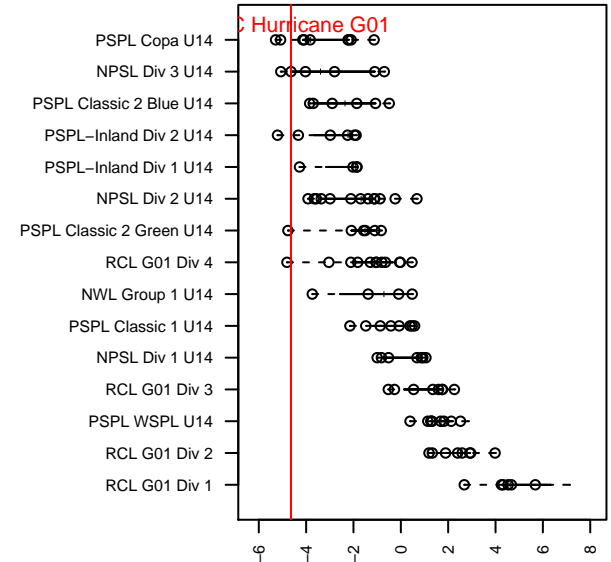

MIFC Hurricane G01

Mercer Island FC
Mercer Island, WA
G01 total strength=658
attack=0.91 defense=0.41
fall league = NPSL Div 3 U14
notes= Bartley 2015

alt names used:

Venues played:
2015 NPSL Division 3 U14

**attack and defense variance (black dot)
relative to other teams
and top 10 in region**

**attack and defense rating
relative to others at age
and all opponents in last 13 months**

Performance relative to 13 month average